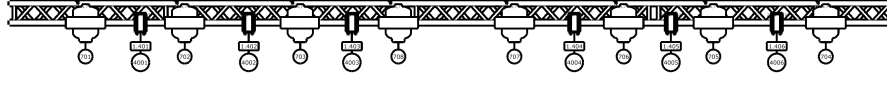

MDG Haze: 8.501  
 ch1. Unit on  
 ch2. Haze  
 ch3. Haze go/off  
 Hurricane Fan: 8.504

PSU  
 125A  
 2x CEE 32A  
 3x CEE 16A  
 6x Shuko

LX5  
 Universe 5

LX4  
 Universe 4

LX3  
 Universe 3

LX2  
 Universe 2

LX1  
 Universe 1

Front Truss  
 Universe 7 / 1 (Dim)

Hall Grid  
 Universe 1

Legende symbolen

- Rogue R2 Wash (37)
- COLORdash Par-Hex 12, Par64 (26)
- Focus Profile, Rogue RH1 Hybrid (14)
- Maverick MK2 Spot (12)
- Acclaim Fresnel (10)
- Strike 4 (6)
- Atomic 3000 (3)
- SPX 25°-50° Zoomspot (1)