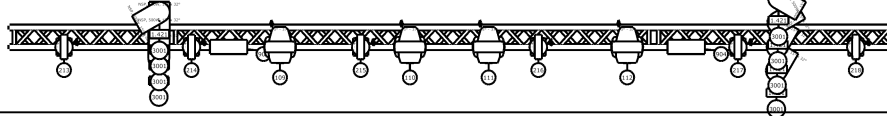

MDG Haze: 8.501  
 ch1. Unit on  
 ch2. Haze  
 ch3. Haze go/off  
 Hurricane Fan: 8.504

PSU  
 125A  
 2x CEE 32A  
 3x CEE 16A  
 6x Shuko

LX5  
 Universe 5

LX4  
 Universe 4

LX3  
 Universe 3

LX2  
 Universe 2

LX1  
 Universe 1

Front Truss  
 Universe 7 / 1 (Dim)

Hall Grid  
 Universe 1

Legende symbolen

- Rogue R2 Wash (37)
- COLORdash Par-Hex 12, Par64 (26)
- Focus Profile, Rogue RH1 Hybrid (14)
- Maverick MK2 Spot (12)
- Acclaim Fresnel (10)
- Strike 4 (6)
- Atomic 3000 (3)
- SPX 25°-50° Zoomspot (1)